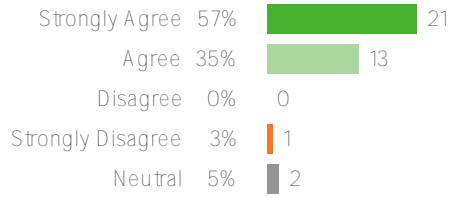

District average:

Washington E

37 reht

37 responses

District average:

37 responses

District average:

Washington Elementary School  
District