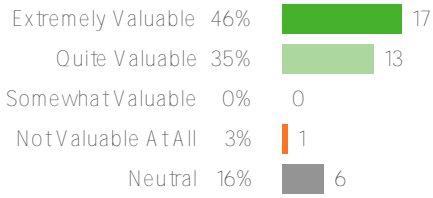

---

Favorable:

37 responses

District average:

Washington Elementary School District

Favorable:

Favorable:

37 responses