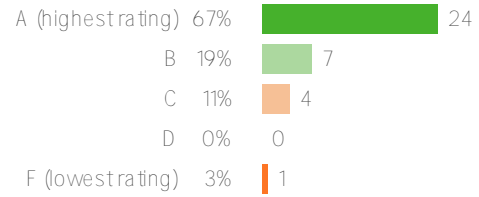

---

Favorable:

37 responses

District average:

Washington Elementary School District

Favorable:

Favorable:

37 responses